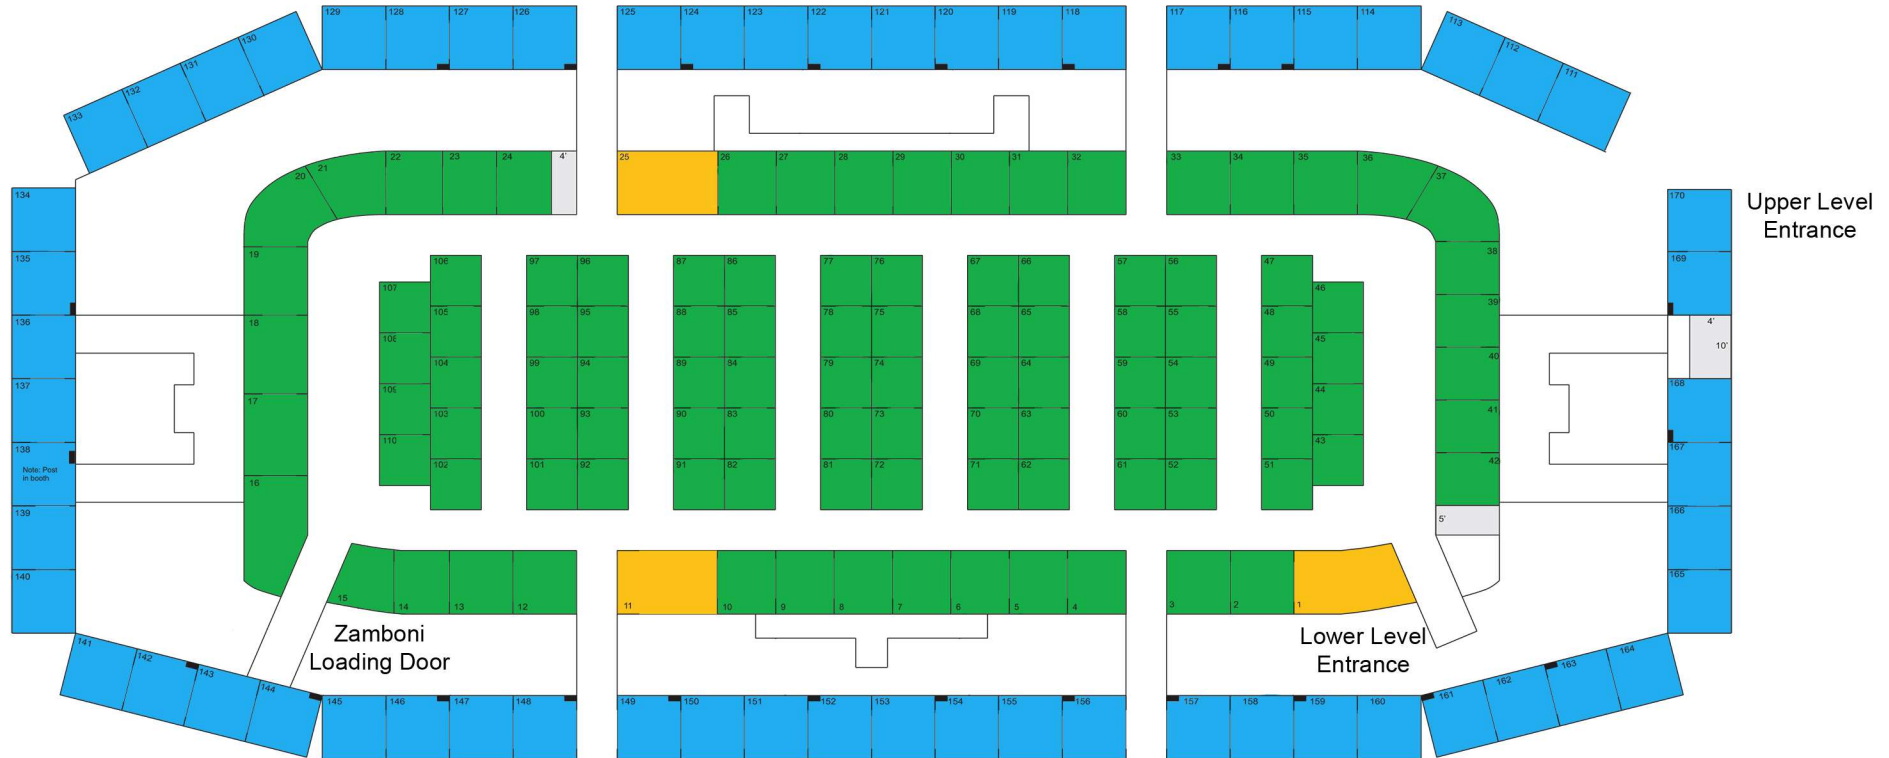

# Dartmouth Handcrafters Show November 8-10, 2024 Zatzman Sportsplex

- Upper Level Walking Track  
Dimensions = 6ft x 11ft
- Ice Surface  
Dimensions = 8ft x 10ft
- Ice Surface  
Dimensions = 8ft x 15ft