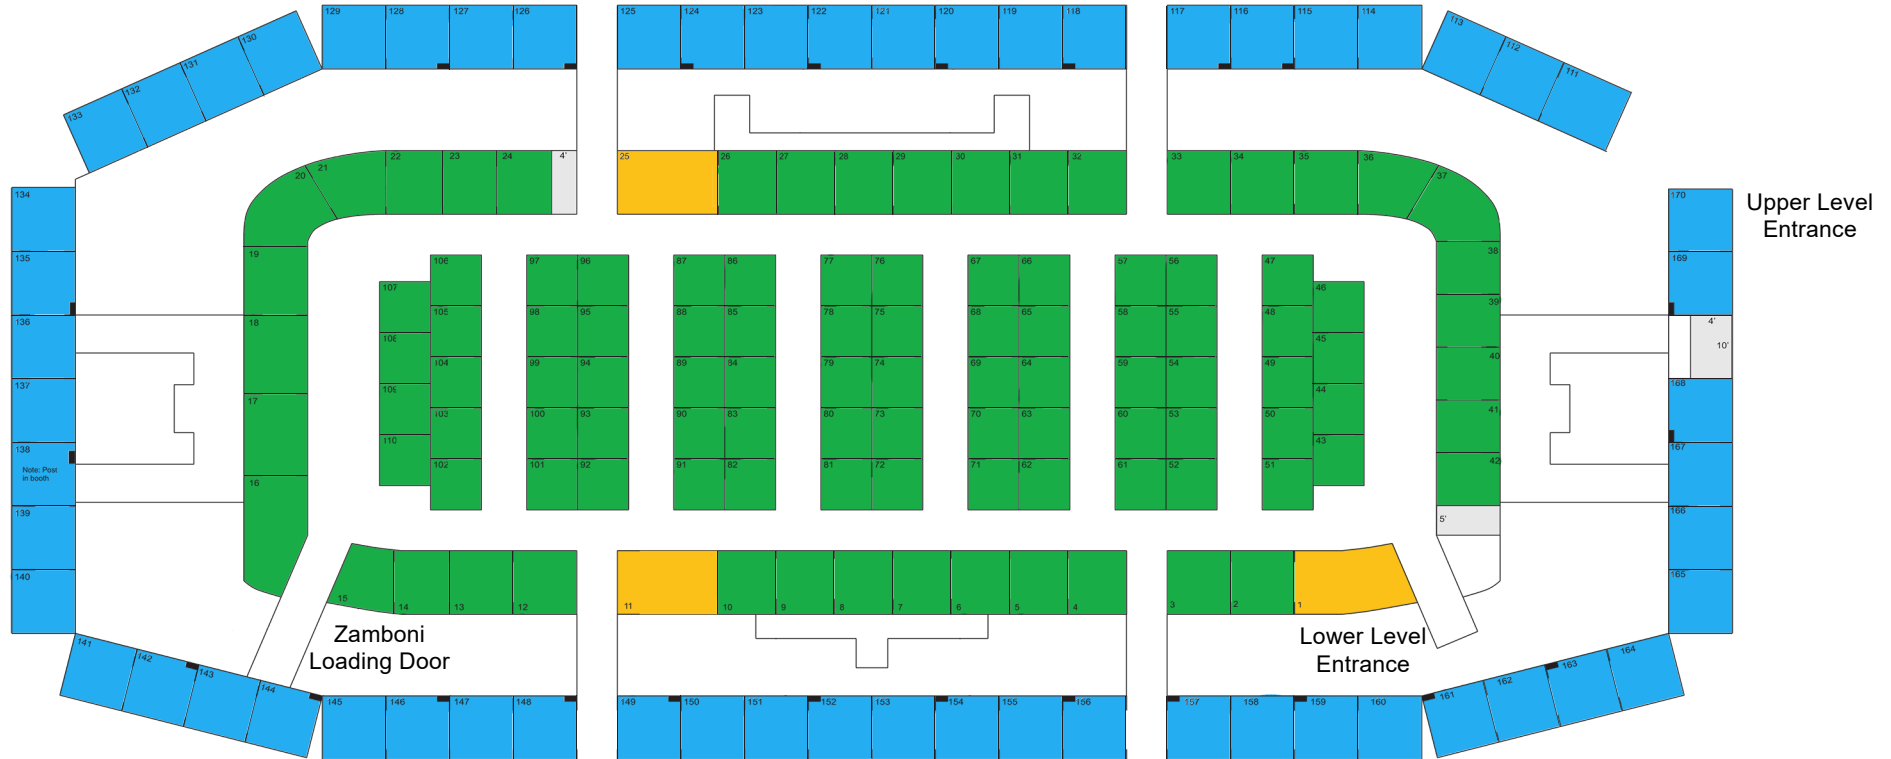

DARWIN EVENT GROUP

Dartmouth Handcrafters Show November 13-15, 2026 Zatzman Sportsplex

-  Upper Level Walking Track
Dimensions = 6ft x 11ft
-  Ice Surface
Dimensions = 8ft x 10ft
-  Ice Surface
Dimensions = 8ft x 15ft